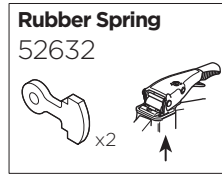

Thule VeloSpace XT

THULE
SWEDEN

939

939000: 52691
939021: 52970