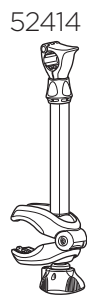

Thule VeloSpace XT

THULE
SWEDEN

939

939000: 52691
939021: 52970