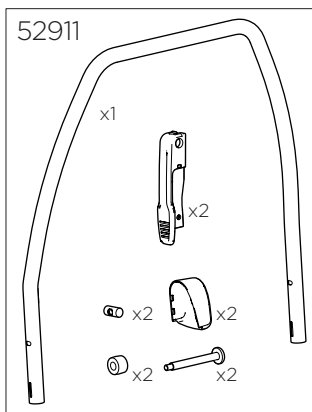

Thule VeloSpace XT

THULE
SWEDEN

939

939000: 52691
939021: 52970