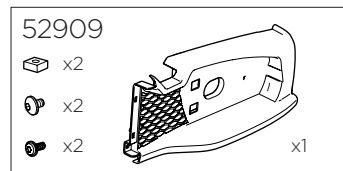

Thule VeloSpace XT

THULE
SWEDEN

939

939000: 52691
939021: 52970