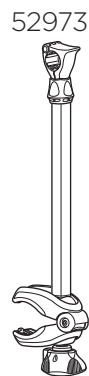

Thule VeloSpace XT

THULE
SWEDEN

939

939000: 52691
939021: 52970